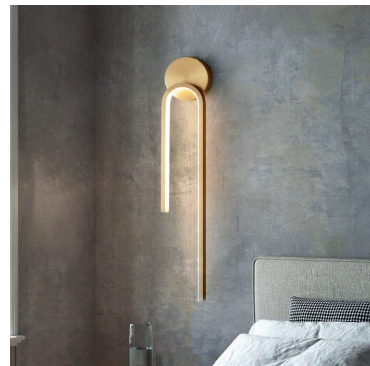

**LED INTERIOR LAMP
10W WARM WHITE LIGHT**

800
Lumens

180°

IP20

Watts	10W	CRI	Ra>80
Input Voltage	AC : 175-265V	IP Rating	IP20
Flux	800lm	Dimension	Φ100x550mm
Beam Angle	180°	Material	ALU+Iron

SKU: 19060	SKU: 19061	SKU: 19062
SAND BLACK	WHITE	SATIN GOLD
3000K	3000K	3000K

*The images shown are for illustration purposes only !