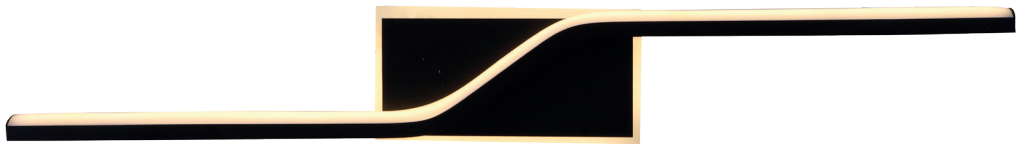

LED INTERIOR LAMP 9W WARM WHITE LIGHT

720
Lumens

180°

IP20

Watts	9W	CRI	Ra>80
Input Voltage	AC : 175-265V	IP Rating	IP20
Flux	720lm	Dimension	600x80mm
Beam Angle	180°	Material	ALU+Iron

SKU: 19058
SAND BLACK
 3000K

*The images shown are for illustration purposes only !