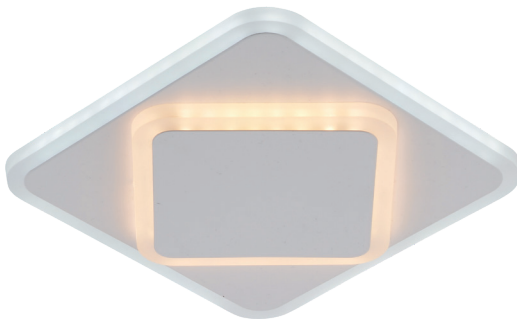

LED CEILING LAMP 23W CCT LIGHT

2080
Lumens

180°

IP20

Watts	23W	CRI	Ra>80
Input Voltage	AC : 220-240V	IP Rating	IP20
Flux	2080lm	Dimension	195x195x45mm
Beam Angle	180°	Material	Iron+PS

SKU: 19015
BLACK

*The images shown are for illustration purposes only !

CCT LIGHT
3000K-6000K