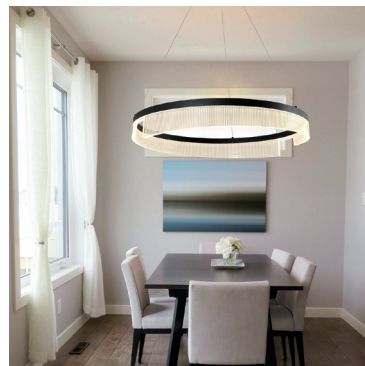

LED PENDANT LAMP
23W WARM WHITE LIGHT

1840
Lumens

180°

IP20

Watts	23W	CRI	Ra>80
Input Voltage	AC : 175-265V	IP Rating	IP20
Flux	1840lm	Dimension	φ600x100mm
Beam Angle	180°	Material	ALU+Acrylic

SKU: 19051
SAND BLACK
 3000K

*The images shown are for illustration purposes only !