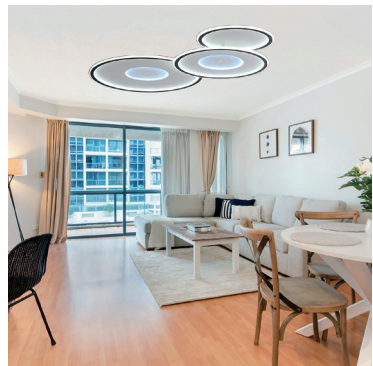

LED CEILING LAMP 46x2+14W WARM WHITE LIGHT

8480
Lumens

180°

IP20

Watts	106W	CRI	Ra>80
Input Voltage	AC : 175-265V	IP Rating	IP20
Flux	8480lm	Dimension	900x600x50
Beam Angle	180°	Material	Iron+Acrylic+Plaster

SKU: 19063
SAND BLACK
■ 3000K

*The images shown are for illustration purposes only !