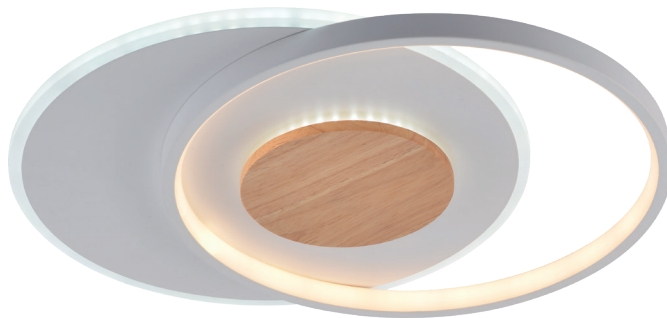

**LED CEILING LAMP
54W CCT LIGHT**

CCT LIGHT
3000K-6000K

Watts	54W	CRI	Ra>80
Input Voltage	AC : 220-240V	IP Rating	IP20
Flux	4120lm	Dimension	460x370x45 mm
Beam Angle	180°	Material	Iron+ALU+PS

SKU: 19011   **SKU: 19012**
WHITE+BLACK   **WHITE+WOOD**

*The images shown are for illustration purposes only!