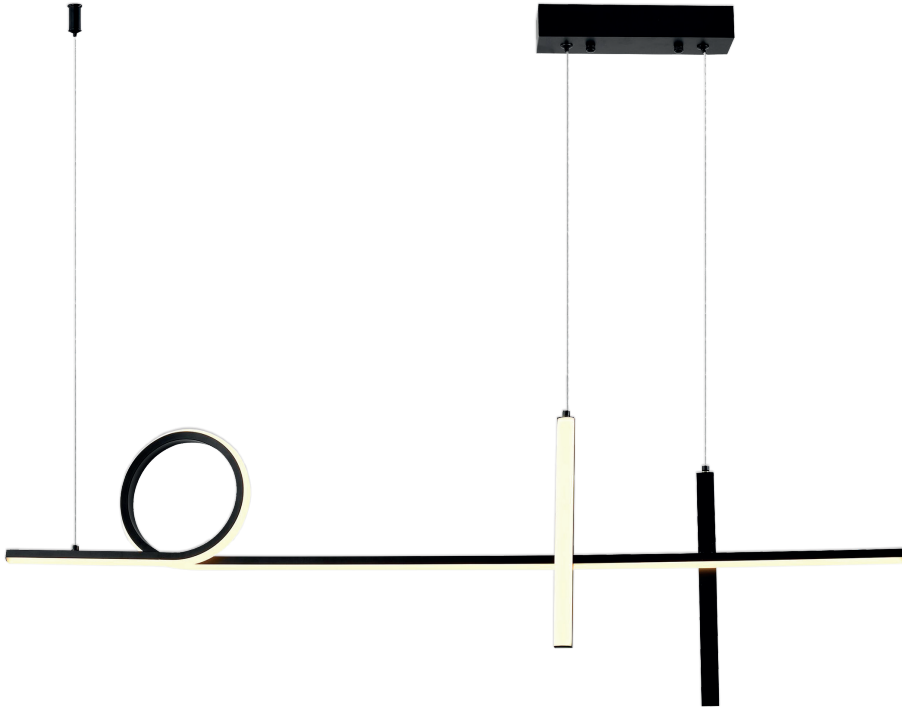

**LED CEILING LAMP
24W WARM WHITE LIGHT**

1920
Lumens

180°

IP20

Watts	24W	CRI	Ra>80
Input Voltage	AC : 175-265V	IP Rating	IP20
Flux	1920lm	Dimension	1000mm
Beam Angle	180°	Material	ALU+Acrylic

SKU: 19064
BLACK/WHITE
 3000K

*The images shown are for illustration purposes only !