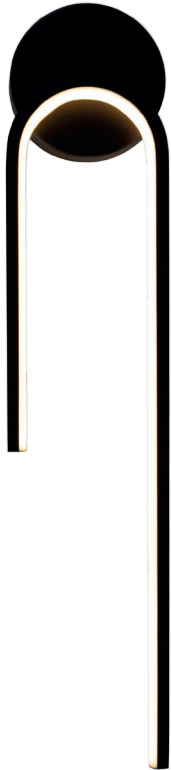

**LED INTERIOR LAMP
10W WARM WHITE LIGHT**

800
Lumens

180°

IP20

Watts	10W	CRI	Ra>80
Input Voltage	AC : 175-265V	IP Rating	IP20
Flux	800lm	Dimension	Φ100x550mm
Beam Angle	180°	Material	ALU+Iron

SKU: 19060	SKU: 19061	SKU: 19062
SAND BLACK	WHITE	SATIN GOLD
3000K	3000K	3000K

*The images shown are for illustration purposes only !