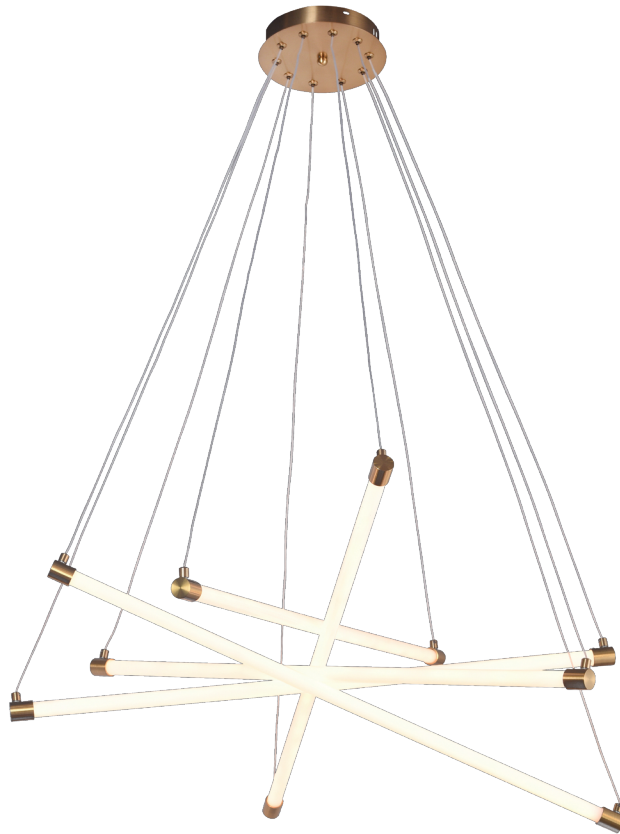

IP20

Beam Angle	180°	CRI	Ra>80
Input Voltage	AC : 175-265V	IP Rating	IP20
Material	ALU+Acrylic		

SKU: 19067	SKU: 19068
COPPER	BLACK
■ 3000K	■ 3000K

*The images shown are for illustration purposes only !

NEW ARRIVAL

LED PENDANT LAMP 35W WARM WHITE LIGHT

2800
Lumens

180°

IP20

Watts	35W	CRI	Ra>80
Input Voltage	AC : 175-265V	IP Rating	IP20
Flux	2800lm	Dimension	φ800mm
Beam Angle	180°	Material	ALU+Acrylic

SKU: 19069
COPPER
3000K