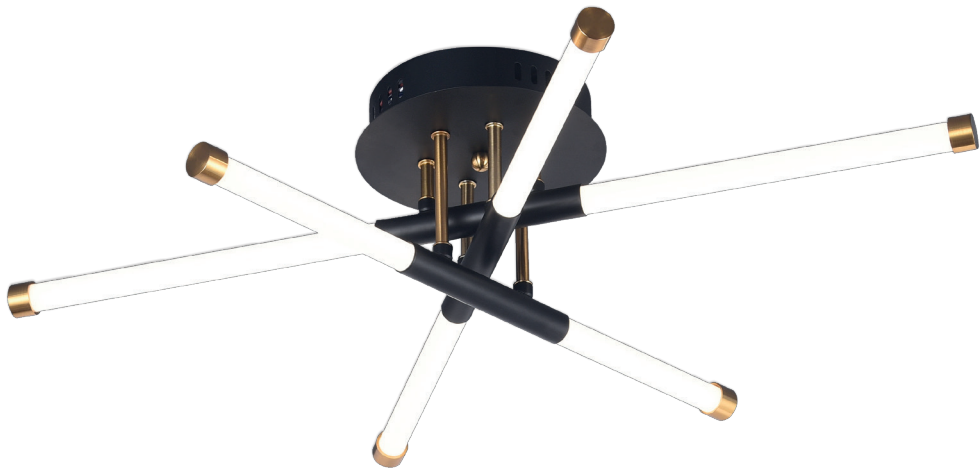

LED CEILING LAMP
15W WARM WHITE LIGHT

1200
Lumens

180°

IP20

Watts	15W	CRI	Ra>80
Input Voltage	AC : 175-265V	IP Rating	IP20
Flux	1200lm	Dimension	φ700mm
Beam Angle	180°	Material	ALU+Acrylic

SKU: 19070
COPPER
 3000K

*The images shown are for illustration purposes only !