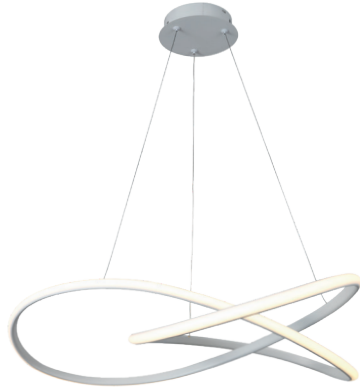

**LED PENDANT LAMP
30W WARM WHITE LIGHT**

2400
Lumens

180°

IP20

Watts	30W	CRI	Ra>80
Input Voltage	AC : 175-265V	IP Rating	IP20
Flux	2400lm	Dimension	600 mm
Beam Angle	180°	Material	ALU+Silica Gel

SKU: 19042	SKU: 19043	SKU: 19044
SAND BLACK	WHITE	SATIN GOLD
3000K	3000K	3000K

*The images shown are for illustration purposes only!