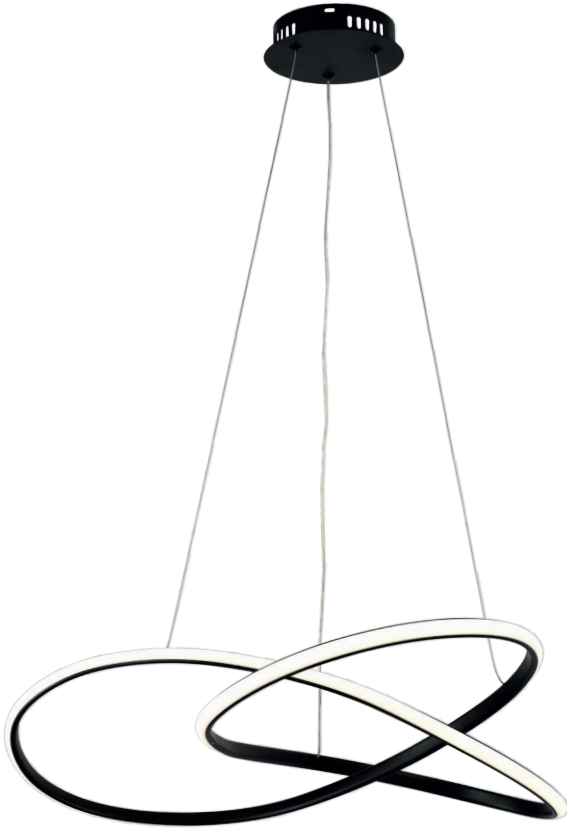

*The images shown are for illustration purposes only !

NEW ARRIVAL

LED PENDANT LAMP 30W WARM WHITE LIGHT

2400
Lumens

180°

IP20

Watts	30W	CRI	Ra>80
Input Voltage	AC : 175-265V	IP Rating	IP20
Flux	2400lm	Dimension	1000x300x100 mm
Beam Angle	180°	Material	ALU+Silica Gel

SKU: 19052
SAND BLACK
 3000K

*The images shown are for illustration purposes only!

**LED PENDANT LAMP
25W WARM WHITE LIGHT**

2000
Lumens

180°

IP20

Watts	25W	CRI	Ra>80
Input Voltage	AC : 175-265V	IP Rating	IP20
Flux	2000lm	Dimension	1200mm
Beam Angle	180°	Material	ALU+Silica Gel

SKU: 19041
SAND BLACK
 3000K

*The images shown are for illustration purposes only!

**LED PENDANT LAMP
30W WARM WHITE LIGHT**

2400
Lumens

180°

IP20

Watts	30W	CRI	Ra>80
Input Voltage	AC : 175-265V	IP Rating	IP20
Flux	2400lm	Dimension	600 mm
Beam Angle	180°	Material	ALU+Silica Gel

SKU: 19042	SKU: 19043	SKU: 19044
SAND BLACK	WHITE	SATIN GOLD
 3000K	 3000K	 3000K

*The images shown are for illustration purposes only!

LED PENDANT LAMP
24W WARM WHITE LIGHT

1920
Lumens

180°

IP20

Watts	24W	CRI	Ra>80
Input Voltage	AC : 175-265V	IP Rating	IP20
Flux	1920lm	Dimension	1000x215mm
Beam Angle	180°	Material	ALU+Silica Gel