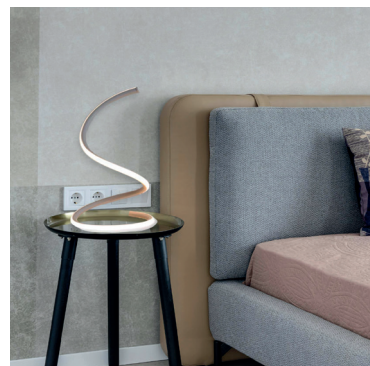

**LED INTERIOR LAMP
12W WARM WHITE LIGHT**

960
Lumens

180°

Watts	12W	CRI	Ra>80
Input Voltage	AC : 175-265V	IP Rating	IP20
Flux	960lm	Dimension	210x380mm
Beam Angle	180°	Material	ALU+Acrylic

SKU: 19055	SKU: 19056	SKU: 19057
SAND BLACK	WHITE	SATIN GOLD
3000K	3000K	3000K

*The images shown are for illustration purposes only !