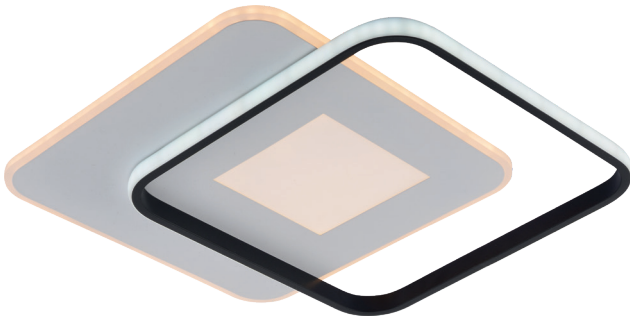

NEW ARRIVAL