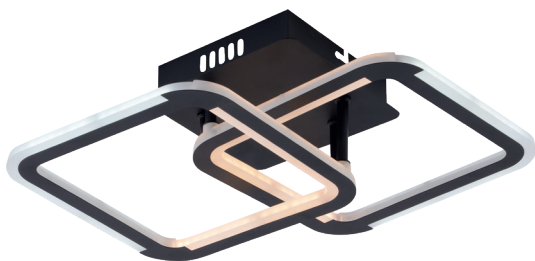

CCT LIGHT
3000K-6000K

LED CEILING LAMP 30W CCT LIGHT

2940
Lumens

180°

Dimmable

Watts	30W	CRI	Ra>80
Input Voltage	AC : 220-240V	IP Rating	IP20
Flux	2940lm	Dimension	440x290x120mm
Beam Angle	180°	Material	Iron+PS

SKU: 19007
BLACK

*The images shown are for illustration purposes only !