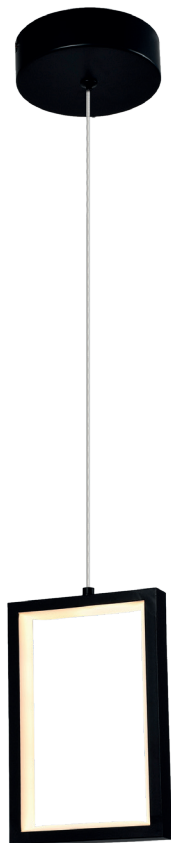

**LED PENDANT LAMP
4W WARM WHITE LIGHT**

320
Lumens

180°

IP20

Watts	4W	CRI	Ra>80
Input Voltage	AC : 175-265V	IP Rating	IP20
Flux	320lm	Dimension	120x200mm
Beam Angle	180°	Material	ALU+Silica Gel

SKU: 19049   SKU: 19050
SAND BLACK   WHITE
 3000K   3000K

*The images shown are for illustration purposes only !