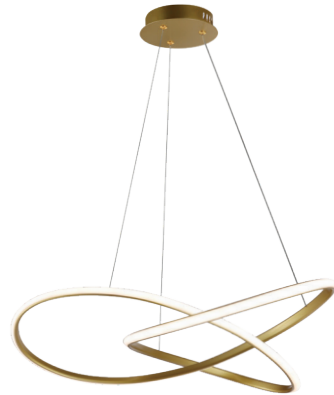

**LED PENDANT LAMP
30W WARM WHITE LIGHT**

2400
Lumens

180°

IP20

Watts	30W	CRI	Ra>80
Input Voltage	AC : 175-265V	IP Rating	IP20
Flux	2400lm	Dimension	600 mm
Beam Angle	180°	Material	ALU+Silica Gel

SKU: 19042	SKU: 19043	SKU: 19044
SAND BLACK	WHITE	SATIN GOLD
3000K	3000K	3000K

*The images shown are for illustration purposes only!