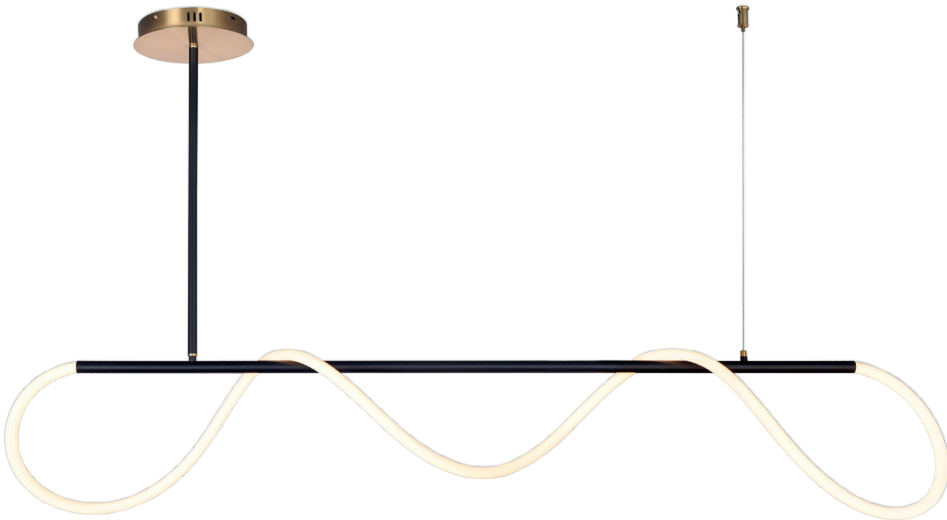

NEW ARRIVAL

OPTONICA